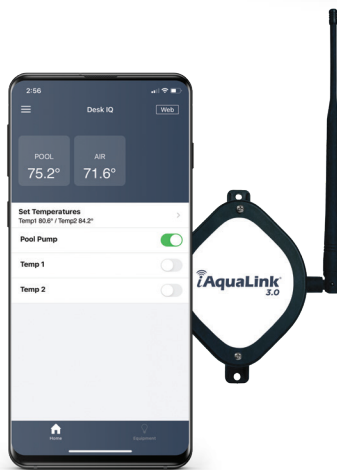

## ANYTIME, ANYWHERE APP CONTROL

Manage your pool equipment right from your mobile device with iAquaLink®.

iQ30 Antenna Included