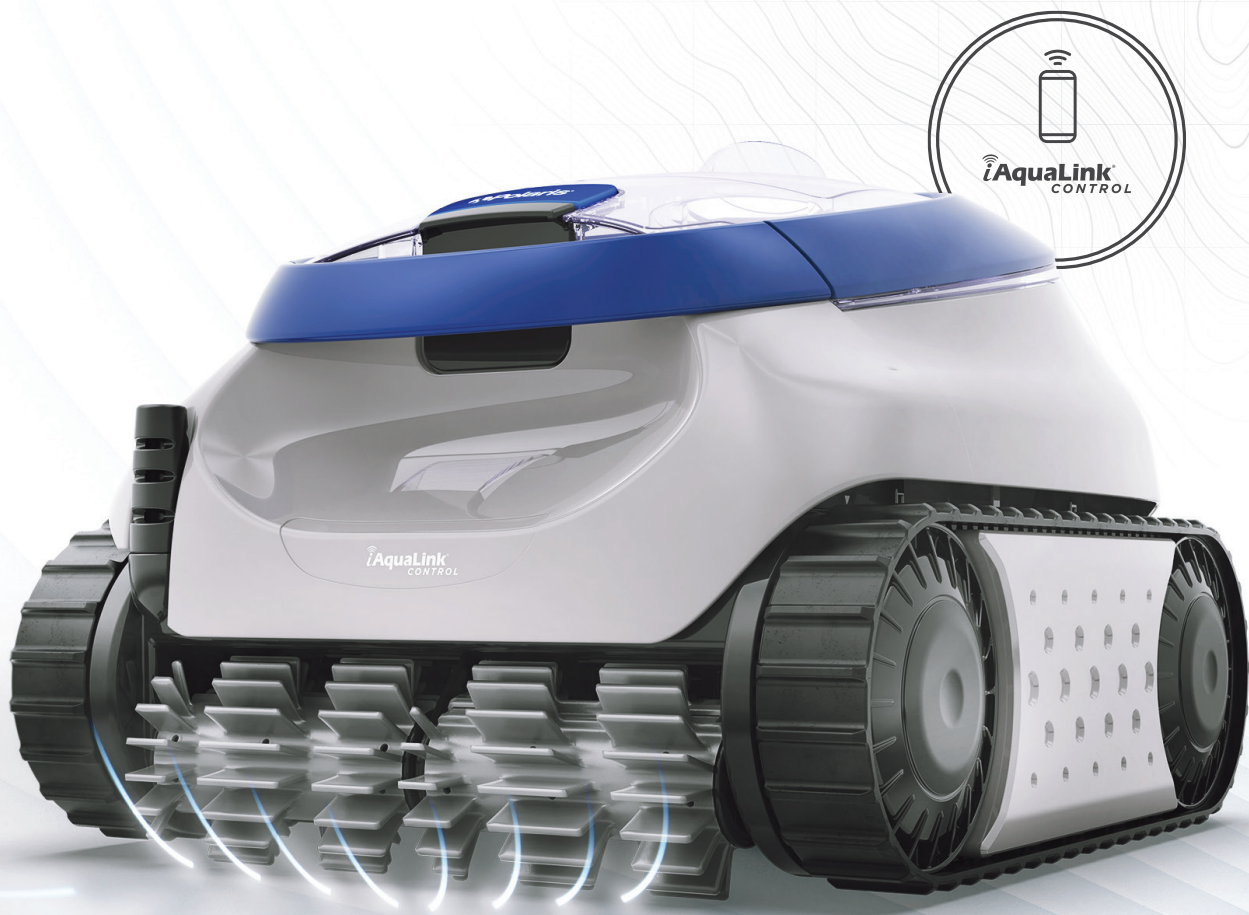

SCOUT™ 42iQ

**KEEP IT CLEAN.
KEEP IT CONVENIENT.**

ROBOTIC
PREMIUM ROBOTIC POOL CLEANERS

ADVANCED CLEANING WITH CONVENIENT APP CONTROL.

When it comes to cleaning your pool, convenience is key... The Polaris® Scout™ 42iQ offers on-the-go app control to operate your cleaner even when you're not home.

60' CABLE WITH TANGLE-REDUCING SWIVEL

Helps to prevent tangling during operation

FRONT AND REAR DOUBLE HELIX BRUSHES

Proprietary bristle design that helps channel dirt and debris to the inlet

CONNECTS TO HOME WiFi FOR REMOTE ACCESS

- Countdown Timer
- Easy Lift Removal System
- Remote Control
- Troubleshooting Tips

CORE FEATURES

CYCLONIC VACUUM TECHNOLOGY

UNMATCHED MANEUVERABILITY

PATENTED EASY LIFT REMOVAL SYSTEM

LARGE FILTER CANISTER WITH TRANSPARENT LID

Specifications

POLARIS SCOUT 42iQ

| | |
|----------------------------|----------------------------------|
| Pool Size | Up To 50' |
| Pool Type | In-Ground, All Surfaces |
| Cleaning Modes | Floor/Wall/Waterline, Floor Only |
| Cycle Time | 2:30, 1:30, +/- Time in App |
| Filter Capacity | 4L |
| Brushes | 2 Dual-Traction, Front And Back |
| Vacuum Technology | Cyclonic Vacuum Technology |
| Cable Length | 60' |
| Tangle-reducing Swivel | Yes |
| Transparent Window | Yes |
| Easy Lift Removal System | Yes |
| Drive | Track Drive |
| iAquaLink®, WiFi Connected | Yes |
| Storage Caddy | Optional Accessory |