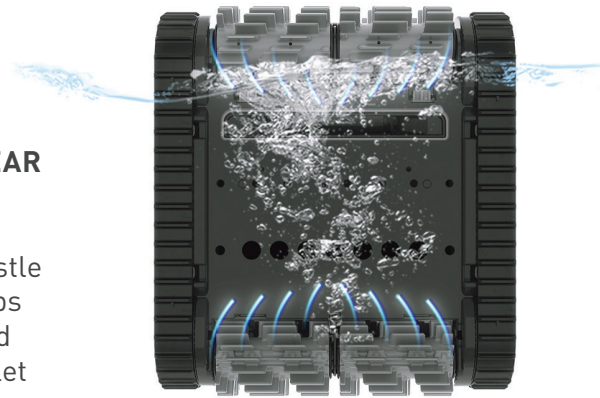

SCOUT™ 42iQ

**KEEP IT CLEAN.
KEEP IT CONVENIENT.**

ROBOTIC
PREMIUM ROBOTIC POOL CLEANERS

ADVANCED CLEANING WITH CONVENIENT APP CONTROL.

When it comes to cleaning your pool, convenience is key... The Polaris® Scout™ 42iQ offers on-the-go app control to operate your cleaner even when you're not home.

60' CABLE WITH TANGLE-REDUCING SWIVEL

Helps to prevent tangling during operation

FRONT AND REAR DOUBLE HELIX BRUSHES

Proprietary bristle design that helps channel dirt and debris to the inlet

CONNECTS TO HOME WiFi FOR REMOTE ACCESS

- Countdown Timer
- Easy Lift Removal System
- Remote Control
- Troubleshooting Tips

CORE FEATURES

CYCLONIC VACUUM TECHNOLOGY

UNMATCHED MANEUVERABILITY

PATENTED EASY LIFT REMOVAL SYSTEM

LARGE FILTER CANISTER WITH TRANSPARENT LID

Specifications

POLARIS SCOUT 42iQ

| | |
|----------------------------|----------------------------------|
| Pool Size | Up To 50' |
| Pool Type | In-Ground, All Surfaces |
| Cleaning Modes | Floor/Wall/Waterline, Floor Only |
| Cycle Time | 2:30, 1:30, +/- Time in App |
| Filter Capacity | 4L |
| Brushes | 2 Dual-Traction, Front And Back |
| Vacuum Technology | Cyclonic Vacuum Technology |
| Cable Length | 60' |
| Tangle-reducing Swivel | Yes |
| Transparent Window | Yes |
| Easy Lift Removal System | Yes |
| Drive | Track Drive |
| iAquaLink®, WiFi Connected | Yes |
| Storage Caddy | Optional Accessory |